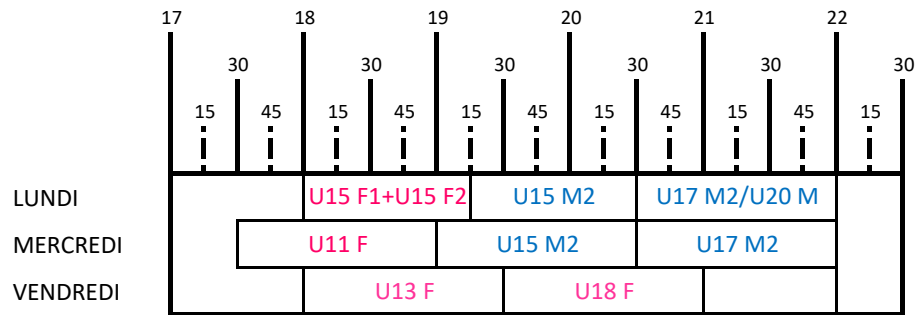

GYMNASE COLLEGE CHARLES III